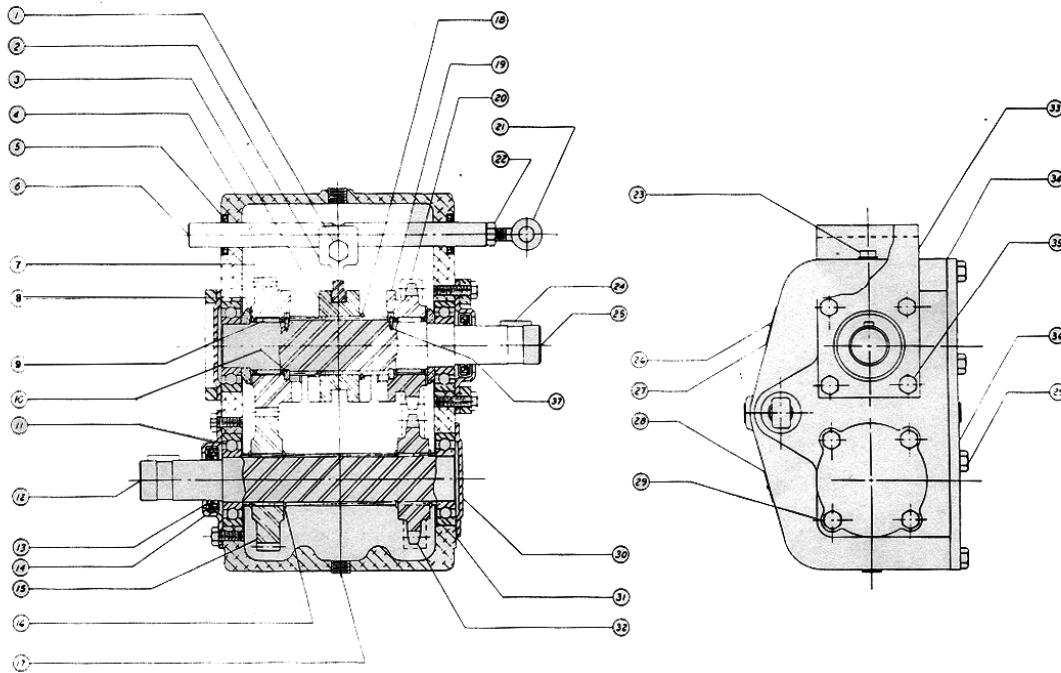

# MODEL RS172

**Valley Gear**  
**& Machine, Inc.**  
 989-269-8177

**MODEL** RS172 Rapid Shift  
**RATIOS** 1:1 FWD  
 1:1 REV

| <i>Item</i> | <i>Part No.</i> | <i>Description</i> | <i>Qty</i> |
|-------------|-----------------|--------------------|------------|
| 1           | 22328           | Capscrew           | 1          |
| 2           | 27490           | Yoke               | 1          |
| 3           | 27486           | Clutch             | 1          |
| 4           | 27482           | Housing            | 1          |
| 5           | 21512           | Oil Seal           | 2          |
| 6           | 27500           | Shaft              | 1          |
| 7           | 27499           | Gear               | 1          |
| 8           | 27721           | Washer             | 2          |
| 9           | 26043           | Bearing            | 2          |
| 10          | 27722           | Washer             | 2          |
| 11          | 21017           | Bearing            | 4          |
| 12          | 27496           | Shaft              | 1          |
| 13          | 21015           | Oil Seal           | 2          |
| 14          | 21528           | Cap                | 2          |
| 15          | 27492           | Gear               | 1          |
| 16          | 23937           | Snap Ring          | 4          |
| 17          | 23615           | Plug               | 3          |
| 18          | 27488           | Spring             | 1          |
| 19          | 27487           | Sprocket           | 1          |
| 20          | 26652           | Chain              | 1          |
| 21          | 21135           | Eye Bolt           | 1          |
| 22          | 20271           | Nut                | 1          |
| 23          | 27504           | Breather           | 1          |
| 24          | 20105           | Key                | 2          |
| 25          | 27498           | Shaft              | 1          |
| 26          | 21775           | Drive Screw        | 4          |
| 27          | 24043           | Name Plate         | 1          |
| 28          | 21771           | Input Name Plate   | 1          |
| 29          | 20280           | Capscrew           | 20         |
| 30          | 21669           | Cap                | 2          |
| 31          | 21670           | Gasket             | 4          |
| 32          | 27483           | Sprocket           | 1          |
| 33          | 27505           | Bracket            | 2          |
| 34          | 27501           | Gasket             | 1          |
| 35          | 27718           | Capscrew           | 8          |
| 36          | 27503           | Cover              | 1          |
| 37          | 23926           | Roll Pin           | 2          |