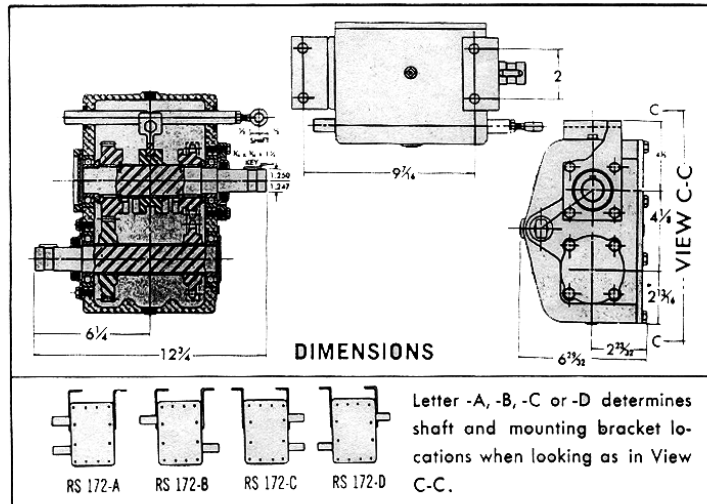

# MODEL RS172

**Valley Gear**  
**& Machine, Inc.**  
 989-269-8177

**MODEL** RS172 Rapid Shift  
**RATIOS** 1:1 FWD  
 1:1 REV

| <i>Item</i> | <i>Part No.</i> | <i>Description</i> | <i>Qty</i> |
|-------------|-----------------|--------------------|------------|
| 1           | 22328           | Capscrew           | 1          |
| 2           | 27490           | Yoke               | 1          |
| 3           | 27486           | Clutch             | 1          |
| 4           | 27482           | Housing            | 1          |
| 5           | 21512           | Oil Seal           | 2          |
| 6           | 27500           | Shaft              | 1          |
| 7           | 27499           | Gear               | 1          |
| 8           | 27721           | Washer             | 2          |
| 9           | 26043           | Bearing            | 2          |
| 10          | 27722           | Washer             | 2          |
| 11          | 21017           | Bearing            | 4          |
| 12          | 27496           | Shaft              | 1          |
| 13          | 21015           | Oil Seal           | 2          |
| 14          | 21528           | Cap                | 2          |
| 15          | 27492           | Gear               | 1          |
| 16          | 23937           | Snap Ring          | 4          |
| 17          | 23615           | Plug               | 3          |
| 18          | 27488           | Spring             | 1          |
| 19          | 27487           | Sprocket           | 1          |
| 20          | 26652           | Chain              | 1          |
| 21          | 21135           | Eye Bolt           | 1          |
| 22          | 20271           | Nut                | 1          |
| 23          | 27504           | Breather           | 1          |
| 24          | 20105           | Key                | 2          |
| 25          | 27498           | Shaft              | 1          |
| 26          | 21775           | Drive Screw        | 4          |
| 27          | 24043           | Name Plate         | 1          |
| 28          | 21771           | Input Name Plate   | 1          |
| 29          | 20280           | Capscrew           | 20         |
| 30          | 21669           | Cap                | 2          |
| 31          | 21670           | Gasket             | 4          |
| 32          | 27483           | Sprocket           | 1          |
| 33          | 27505           | Bracket            | 2          |
| 34          | 27501           | Gasket             | 1          |
| 35          | 27718           | Capscrew           | 8          |
| 36          | 27503           | Cover              | 1          |
| 37          | 23926           | Roll Pin           | 2          |